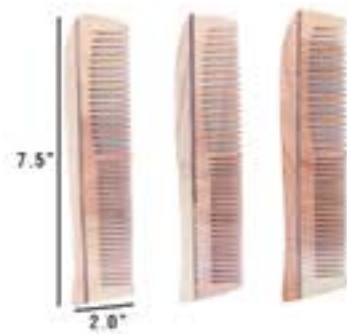

75+

OUR CLIENTS

6M+

NUMBER OF PLATES SOLD

OUR PRODUCTS

190MM ROUND BAMBOO TOOTHBRUSH

190MM S-CURVE BAMBOO TOOTHBRUSH

190MM C-CURVE BAMBOO TOOTHBRUSH

145MM ROUND BAMBOO TOOTHBRUSH

145MM S-CURVE BAMBOO TOOTHBRUSH

145MM C-CURVE BAMBOO TOOTHBRUSH

BAMBOO STRAW

BINA COMB

Lily Comb

Neem Wood - Handle Comb

NEEM WOOD TAIL COMB